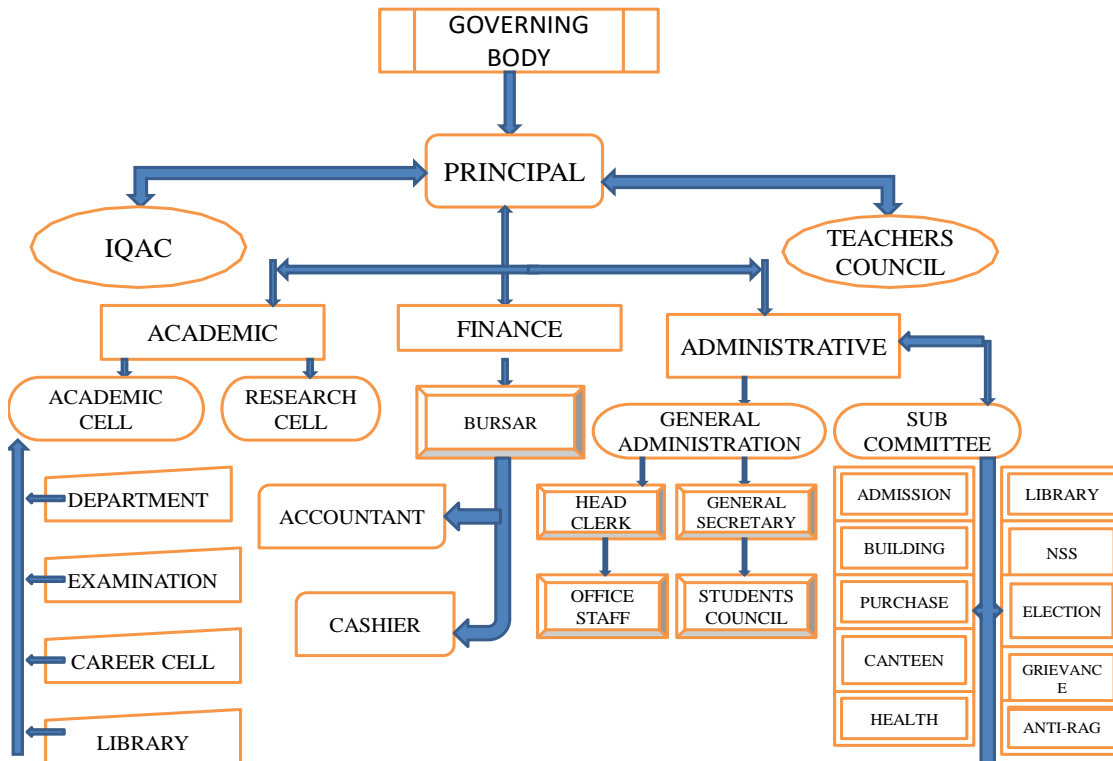

TURKU HANSDA LAPSA HEMRAM MAHAVIDYALAY

(Govt. Aided General Degree College affiliated to Burdwan University and Accredited by NAAC with B Grade)

Vill-Madian, Mallarpur

PIN- 731216, West Bengal

www.thlhmahavidyalay.ac.in

PO-Ganpur, Birbhum

Phone & Fax- 03461-262175

t1mprincipal@gmail.com

The following diagram shows the organizational structure of our college:

S. Mukherjee
Teacher-in-charge
THLH Mahavidyalay
Madian, Mallarpur, Gonpur
Birbhum, Pin- 731216, W.B.